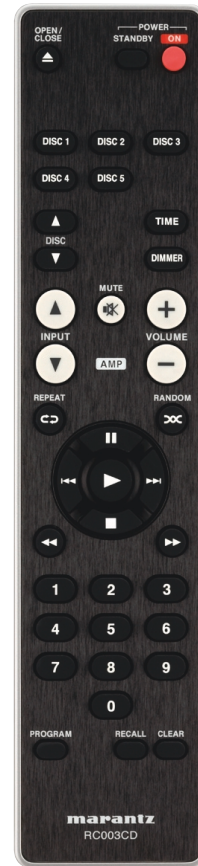

CC4003

5 Disc CD Carousel Player

If you want the playback flexibility of a carousel changer, the playback quality of a Marantz single-disc player, and all the features that make a unit extraordinarily easy to integrate into a custom-installed system, look no further. The CC4003 answers all your needs.

CC4003

5 Disc CD Carousel Player

FEATURES

Disc Capacity	5
Playback Formats	CD-DA, MP3(32-320 kbps, 32/44.1/48 kHz), WMA (48-192 kbps, 32/44.1/48 kHz)
Power Transformer	EI
Display Off	•
CD Text	-
Random/Repeat Play	• / •
Recording Edit Mode	-
AMS (Auto Music Scan) Mode	-
Peak Search	-
Disc Changeable In Play	3 Discs
Pitch Control	-
Headphone level Control	•

IN/OUTPUTS

AUDIO

Headphone Out	•
Analog L&R Out	1 pair (Gold Plated)
Digital Optical Out	1
Digital Coaxial Out	1 (Gold Plated)

OTHER

External Control	Bi-directional RS-232C
D-Bus Remote (RC-5) In/Out	1/1

SPECIFICATIONS

AUDIO SECTION

Format	16-Bit Linear PCM
Sampling Frequency	44.1 kHz
Dynamic Range	100dB
Frequency Response	2Hz - 20kHz
THD	0.002%
S/N Ratio	110dB

GENERAL

Color	Black
Front Panel	Aluminum/reinforced resin
Remote Control	•
Power Requirement	AC 120V 60Hz
Power Consumption	18W (Standby:0.6W)
Dimensions W x H x D (Inches)	17 3/8 x 4 5/8 x 16
Weight (lbs)	15.4