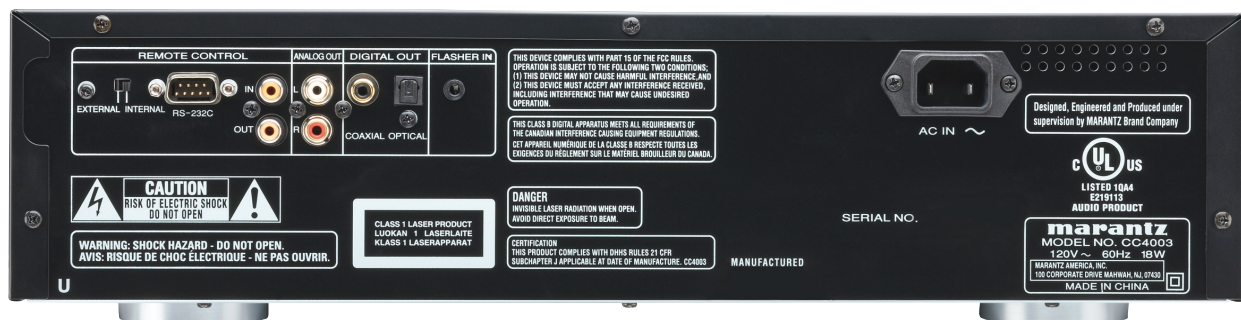

CC4003

5 Disc CD Carousel Player

FEATURES

Disc Capacity	5
Playback Formats	CD-DA, MP3(32-320 kbps, 32/44.1/48 kHz), WMA (48-192 kbps, 32/44.1/48 kHz)
Power Transformer	EI
Display Off	•
CD Text	-
Random/Repeat Play	• / •
Recording Edit Mode	-
AMS (Auto Music Scan) Mode	-
Peak Search	-
Disc Changeable In Play	3 Discs
Pitch Control	-
Headphone level Control	•

IN/OUTPUTS

AUDIO

Headphone Out	•
Analog L&R Out	1 pair (Gold Plated)
Digital Optical Out	1
Digital Coaxial Out	1 (Gold Plated)

OTHER

External Control	Bi-directional RS-232C
D-Bus Remote (RC-5) In/Out	1/1

SPECIFICATIONS

AUDIO SECTION

Format	16-Bit Linear PCM
Sampling Frequency	44.1 kHz
Dynamic Range	100dB
Frequency Response	2Hz - 20kHz
THD	0.002%
S/N Ratio	110dB

GENERAL

Color	Black
Front Panel	Aluminum/reinforced resin
Remote Control	•
Power Requirement	AC 120V 60Hz
Power Consumption	18W (Standby:0.6W)
Dimensions W x H x D (Inches)	17 3/8 x 4 5/8 x 16
Weight (lbs)	15.4

marantz®

LIFE AMPLIFIED™

*All specifications, dimensions and weights are subject to change without notice.
D&M Holdings, Marantz, Marantz America, Inc. or any of its subsidiaries will not assume any liability for errors in this spec sheet which may result in consequential errors being made by retail dealers, designers, custom installers, cabinet makers or end users, etc based upon information contained within this document.

©2009 Marantz America, Inc. • www.marantz.com