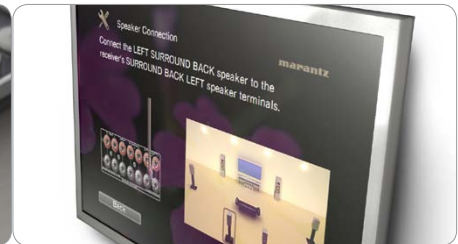

GUI overlay