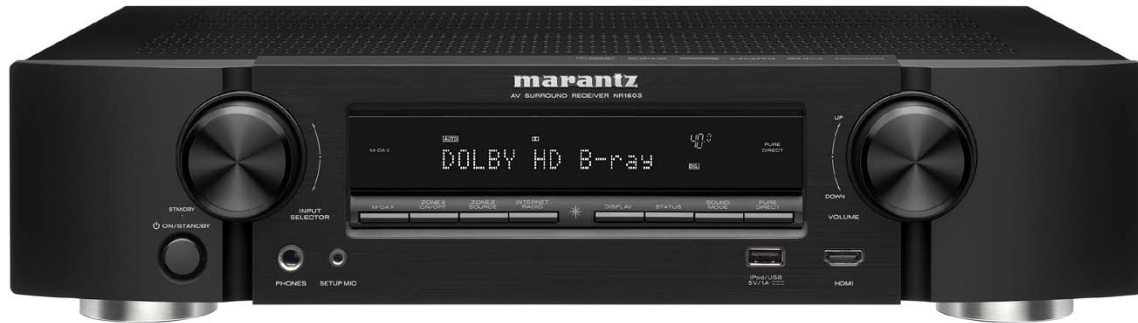

NR1603

AV SURROUND RECEIVER

marantz®

Slim Line 7.1 Channel 3D Pass Through, Networking Home Theater Receiver with AirPlay

Delivering crystal clear sound and network capability, the Marantz NR1603 7.1 Home Theater Receiver offers powerful performance in a Slim Line design. The receiver's comprehensive features include easy on-screen setup, an Ethernet port, six HDMI inputs including 1 on the front which can be used to connect mobile devices such as a camcorder or tablet, allowing you to immediately enjoy videos, photos, and music, and playback of the latest hi-definition audio formats. AirPlay allows you to stream music wirelessly from your iPhone, iPod Touch and iPad over your home network. The NR1603's advanced technology provides cutting-edge performance for all your movies and music.

Audio/Video Connections

- Fully discrete power amplifiers for all 7 channels (50 W x 7 ch, 8ohm 20-20kHz 0.08%)
- 2.1 Channel Preamp-Out
- Front Panel USB Input
- AirPlay®
- FM Tuner
- 56 Tuner Presets
- 3 RCA Analog inputs
- 1 Optical, 1 Coaxial Digital Inputs
- 3D pass-through technology
- 6/1 HDMI In/Out (incl. FRONT HDMI Input)
 - CEC (Control)
 - ARC(Audio Return Channel)
 - Standby source setting via HDMI control
 - Auto Lip Sync.
 - Deep Color, x.v.Color
 - Pass through in Standby mode
- 3/1 Composite In / Out
- 2/1 Component video in / out
- Headphone Out

- Volume Control Setting: Limit, Power On Level, Mute Level, Display type (0-98 or dB)
- GUI output over HDMI

User Configurable Features

- Input Level Adjust
- Input Assign (HDMI In/ Component In/ Digital In)
- Input Rename
- Input Skip
- Graphic User Interface
- Display Status Info.
- Setup Assistant

Power consumption:

220 W

0.2 W (Standby)

0.5 W (CEC standby)

Dimensions (W x H x D):

17 21/64" x 4 9/64" x 14 29/64"

440 x 105 x 367 mm

Weight: 18 lbs 5 oz, 8.3 kg