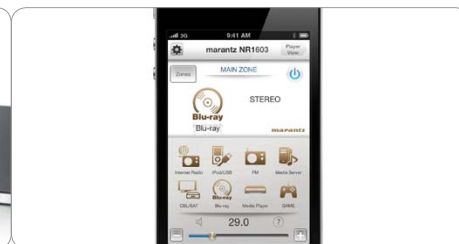

New easy-to-use remote

New App